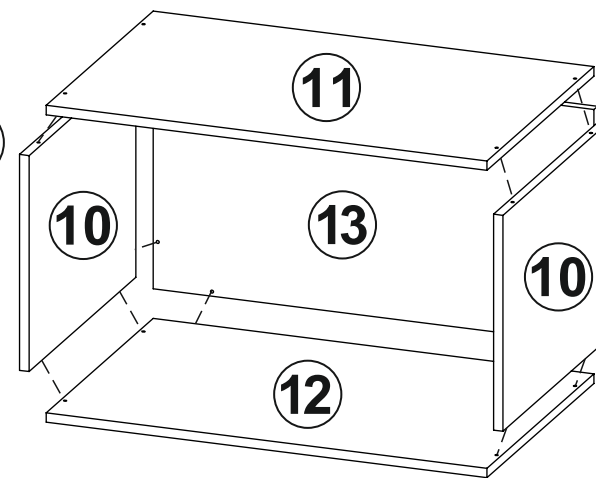

Вітрина WOOD

Showcase Wood

(1200x1400x500)

garant-nv.com

A  x46	A1  x24	B  x14
B1  x12	C  x18	D  x2
E  x5	F 4x40  x14	G 6,3x13  x16
H  x8	I  x4	J  x20
K  x14	L 4x16  x16	M 4x30  x4
N  x5	O  x5	

No	a x b x c	x	Paket
①	1218x500x16	1	2
②	1218x500x16	1	2
③	1200x500x16	1	3
④	1200x500x16	1	3
⑤	1164x500x16	1	3
⑥	1164x500x16	1	3
⑦	395x399x16	1	2
⑧a	395x500x16	1	2
⑧b	395x500x16	1	2
⑨	395x480x16	1	1
⑩	362x480x16	4	1
⑪	748x480x16	2	1
⑫	748x480x16	2	1
⑬	748x394x16	2	3
⑭	389x393x16	1	2
⑮	389x393x16	1	2
⑯a	389x60x16	1	2
⑯b	389x60x16	1	2
⑰	389x567x16	1	1
⑱	389x567x16	1	1
⑲a	567x60x16	2	1
⑲b	567x60x16	2	1
⑳	405x1174x2,5	1	2
㉑	405x409x2,5	1	1

1

2

3

4

5

6

7

8