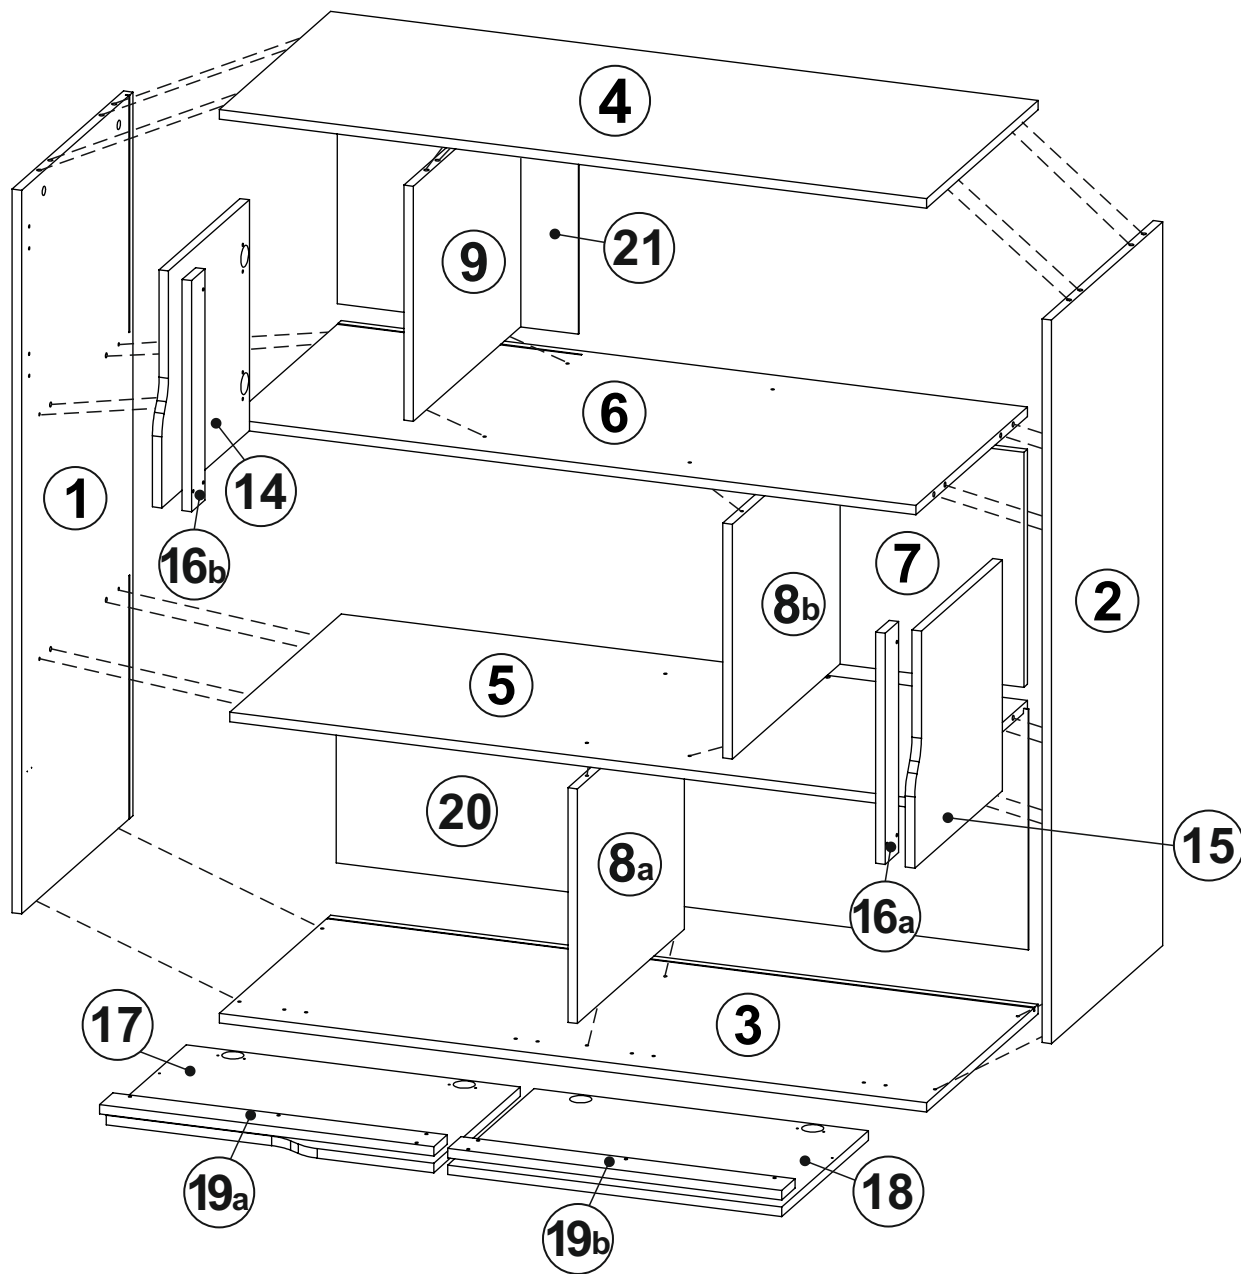

Вітрина WOOD

Showcase Wood

(1200x1400x500)

garant-nv.com

A  x46	A1  x24	B  x14
B1  x12	C  x18	D  x2
E  x5	F 4x40  x14	G 6,3x13  x16
H  x8	I  x4	J  x20
K  x14	L 4x16  x16	M 4x30  x4
N  x5	O  x5	

No	a x b x c	x	Paket
①	1218x500x16	1	2
②	1218x500x16	1	2
③	1200x500x16	1	3
④	1200x500x16	1	3
⑤	1164x500x16	1	3
⑥	1164x500x16	1	3
⑦	395x399x16	1	2
⑧a	395x500x16	1	2
⑧b	395x500x16	1	2
⑨	395x480x16	1	1
⑩	362x480x16	4	1
⑪	748x480x16	2	1
⑫	748x480x16	2	1
⑬	748x394x16	2	3
⑭	389x393x16	1	2
⑮	389x393x16	1	2
⑯a	389x60x16	1	2
⑯b	389x60x16	1	2
⑰	389x567x16	1	1
⑱	389x567x16	1	1
⑲a	567x60x16	2	1
⑲b	567x60x16	2	1
⑳	405x1174x2,5	1	2
㉑	405x409x2,5	1	1

1

2

3

4

5

6

7

8

9

10

11

a=b

12

13

14

15