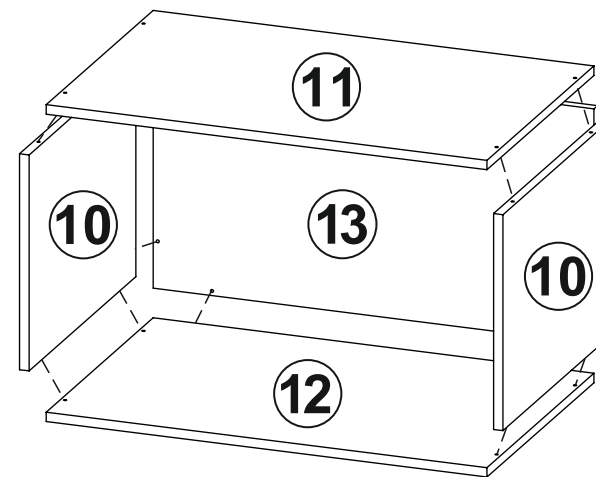

Вітрина WOOD

Showcase Wood

(1200x1400x500)

garant-nv.com

A  x46	A1  x24	B  x14
B1  x12	C  x18	D  x2
E  x5	F 4x40  x14	G 6,3x13  x16
H  x8	I  x4	J  x20
K  x14	L 4x16  x16	M 4x30  x4
N  x5	O  x5	

No	a x b x c	x	Paket
①	1218x500x16	1	2
②	1218x500x16	1	2
③	1200x500x16	1	3
④	1200x500x16	1	3
⑤	1164x500x16	1	3
⑥	1164x500x16	1	3
⑦	395x399x16	1	2
⑧a	395x500x16	1	2
⑧b	395x500x16	1	2
⑨	395x480x16	1	1
⑩	362x480x16	4	1
⑪	748x480x16	2	1
⑫	748x480x16	2	1
⑬	748x394x16	2	3
⑭	389x393x16	1	2
⑮	389x393x16	1	2
⑯a	389x60x16	1	2
⑯b	389x60x16	1	2
⑰	389x567x16	1	1
⑱	389x567x16	1	1
⑲a	567x60x16	2	1
⑲b	567x60x16	2	1
⑳	405x1174x2,5	1	2
㉑	405x409x2,5	1	1

1

2

3

4

5

6

7

8