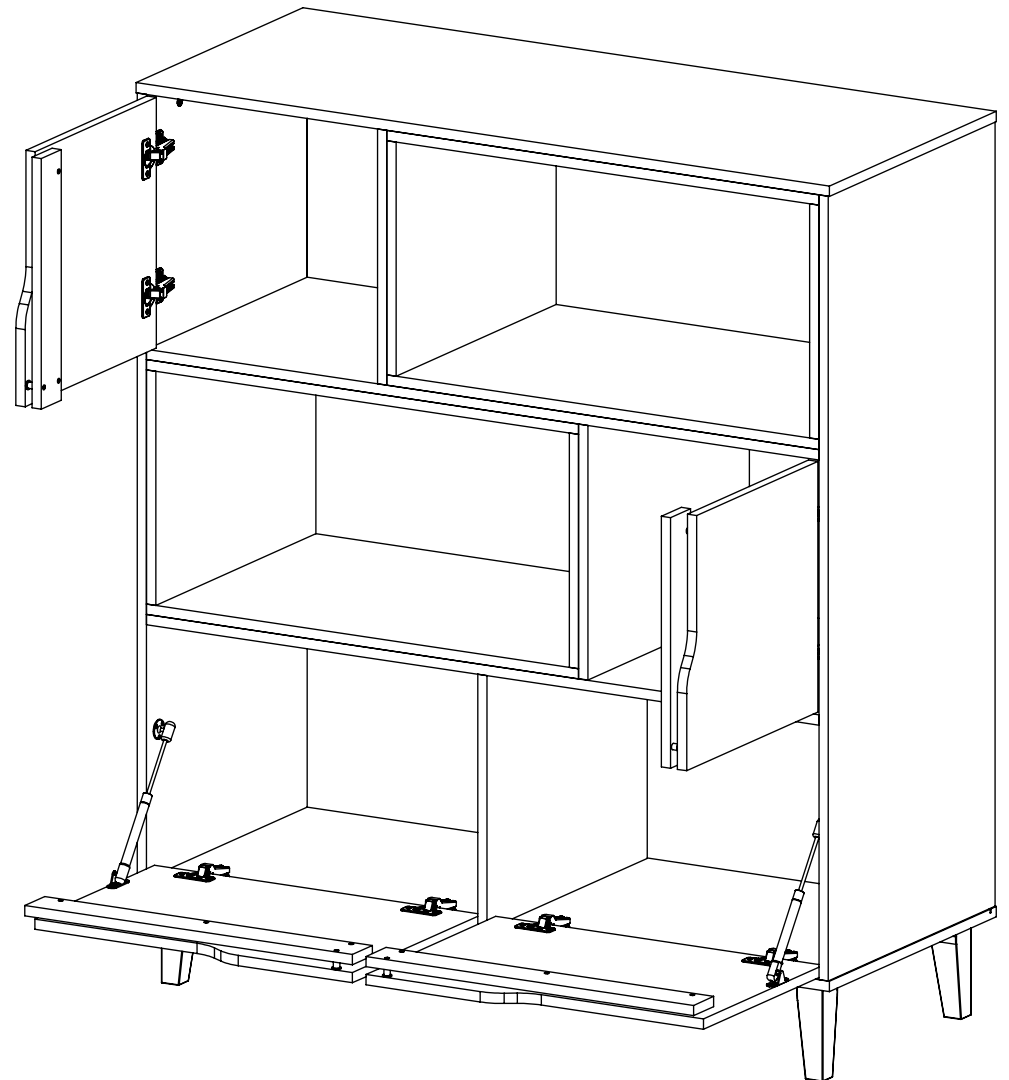

Вітрина WOOD

Showcase Wood

(1200x1400x500)

garant-nv.com

A  x46	A1  x24	B  x14
B1  x12	C  x18	D  x2
E  x5	F 4x40  x14	G 6,3x13  x16
H  x8	I  x4	J  x20
K  x14	L 4x16  x16	M 4x30  x4
N  x5	O  x5	

No	a x b x c	x	Paket
①	1218x500x16	1	2
②	1218x500x16	1	2
③	1200x500x16	1	3
④	1200x500x16	1	3
⑤	1164x500x16	1	3
⑥	1164x500x16	1	3
⑦	395x399x16	1	2
⑧a	395x500x16	1	2
⑧b	395x500x16	1	2
⑨	395x480x16	1	1
⑩	362x480x16	4	1
⑪	748x480x16	2	1
⑫	748x480x16	2	1
⑬	748x394x16	2	3
⑭	389x393x16	1	2
⑮	389x393x16	1	2
⑯a	389x60x16	1	2
⑯b	389x60x16	1	2
⑰	389x567x16	1	1
⑱	389x567x16	1	1
⑲a	567x60x16	2	1
⑲b	567x60x16	2	1
⑳	405x1174x2,5	1	2
㉑	405x409x2,5	1	1