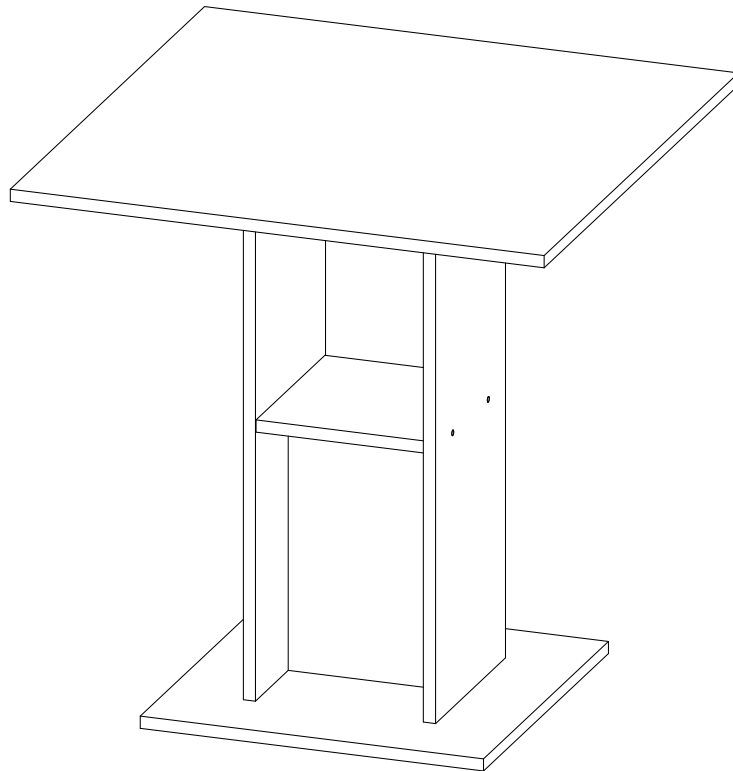

ENG Code Dining Table
UA Стіл обідній Код

740x700x700 mm

ENG

RULES FOR USE AND CARE OF FURNITURE

1. Use furniture only in dry rooms protected from the effects of weather conditions.
2. Install with suitable tools according to these assembly instructions.
3. Try to assemble as close to the location as possible.
4. The body is assembling in a horizontal position.
5. Before moving furniture, make sure that it is not loaded with items.