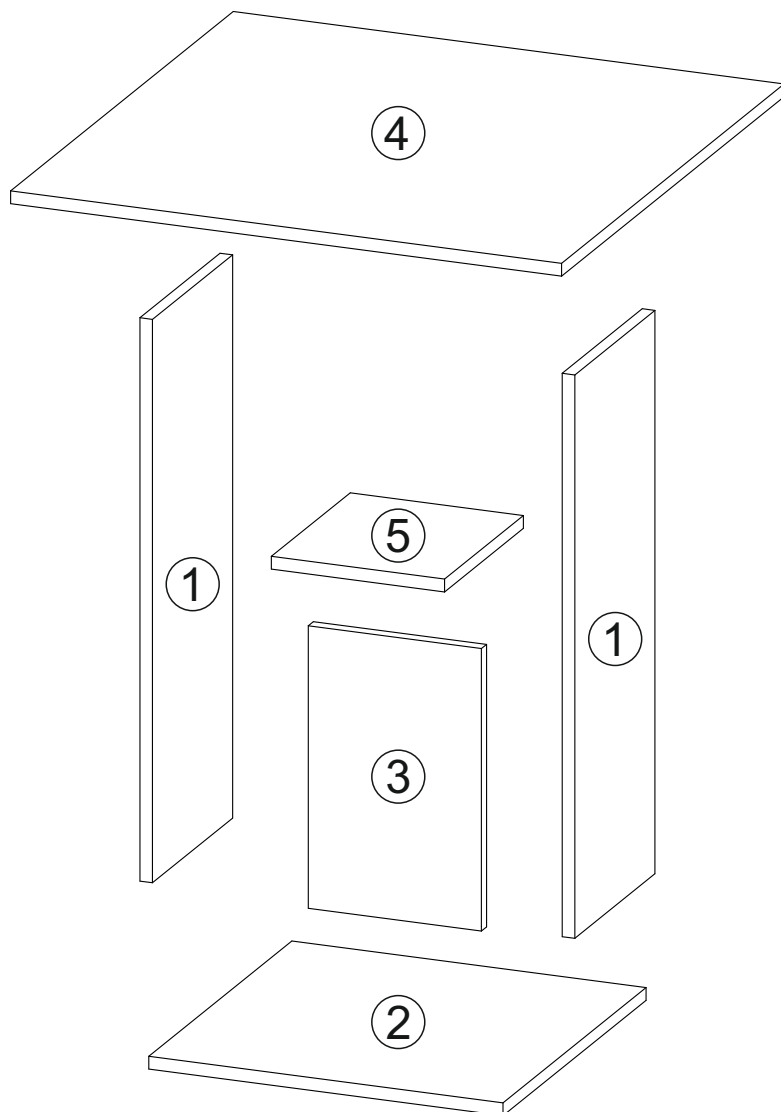

№	size / розмір		pack / уп.	qty / к-ть
1	700	252	1/1	2
2	450	450	1/1	1
3	352	220	1/1	1
4	700	700	1/1	1
5	220	248	1/1	1