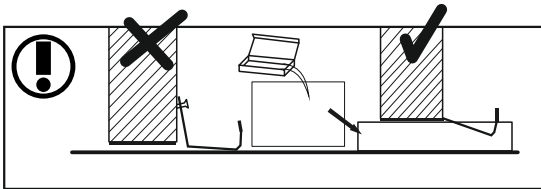

22

ENG Right facade
UA Фасад правий

23