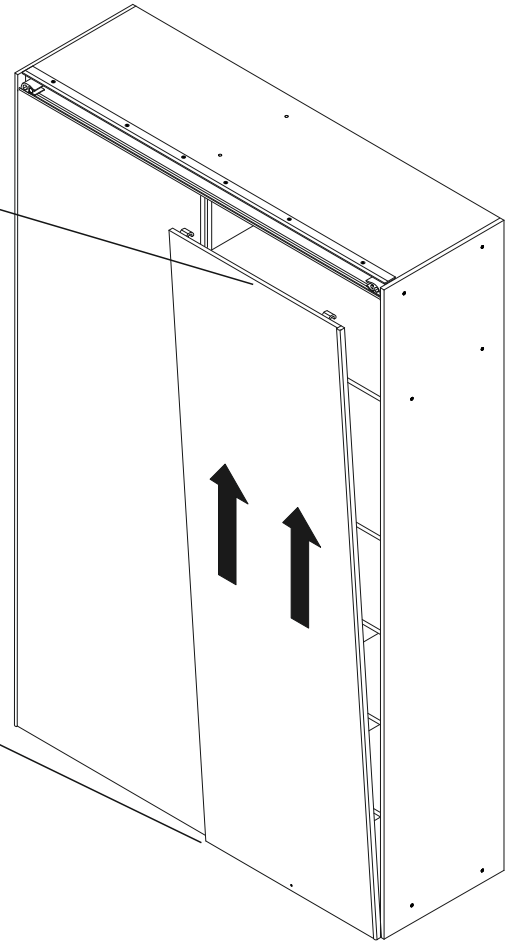

22

ENG Right facade
UA Фасад правий

23