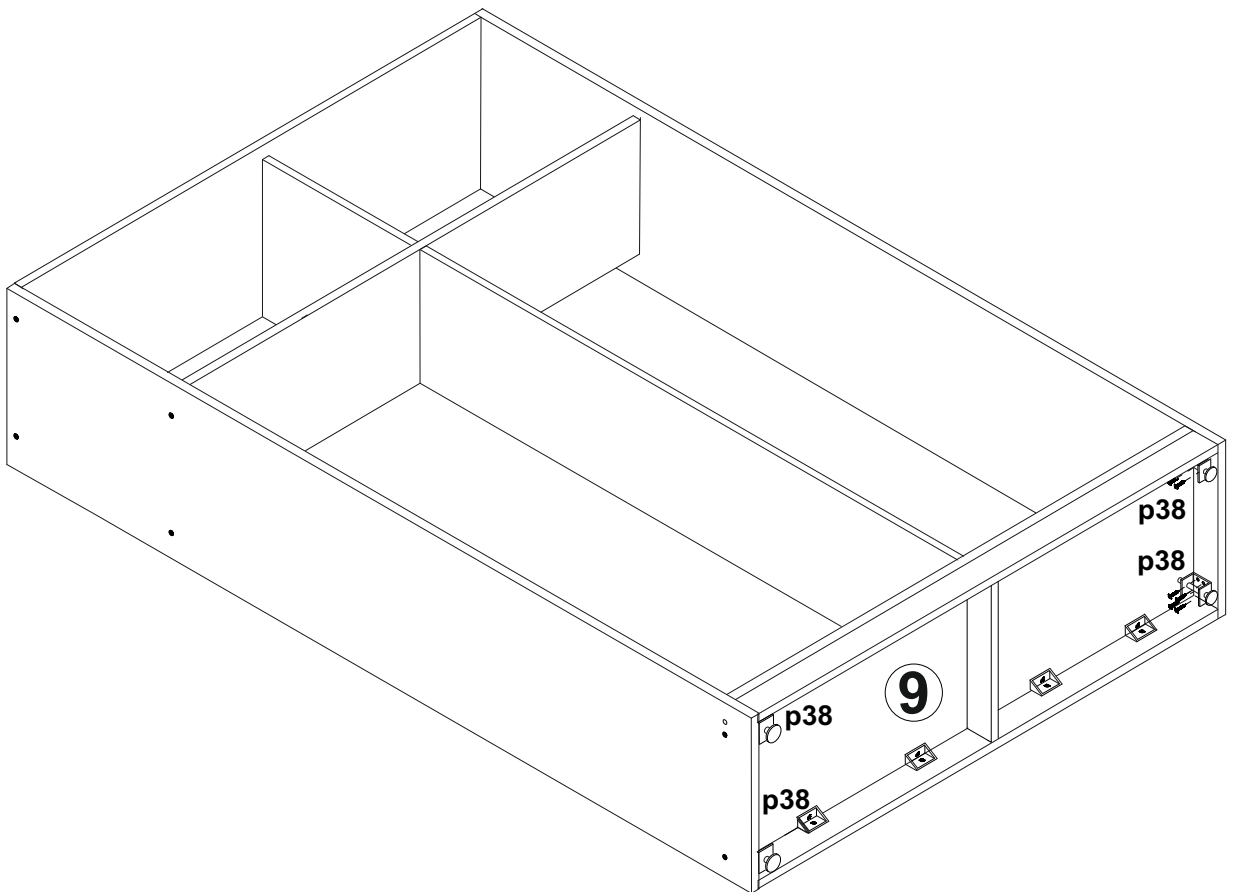

ENG

G-Kaiser sliding wardrobe

UA

G-Кайзер розсувна шафа**2400x1600x600 mm****To avoid falling**

we recommend fixing the product to the wall using **corners** or **double-sided tape**

Purchase separately.

ENG

6

12x
φ7x50 mm e32

7

16x
φ3,5x16 mm p38

4x

8

9

10