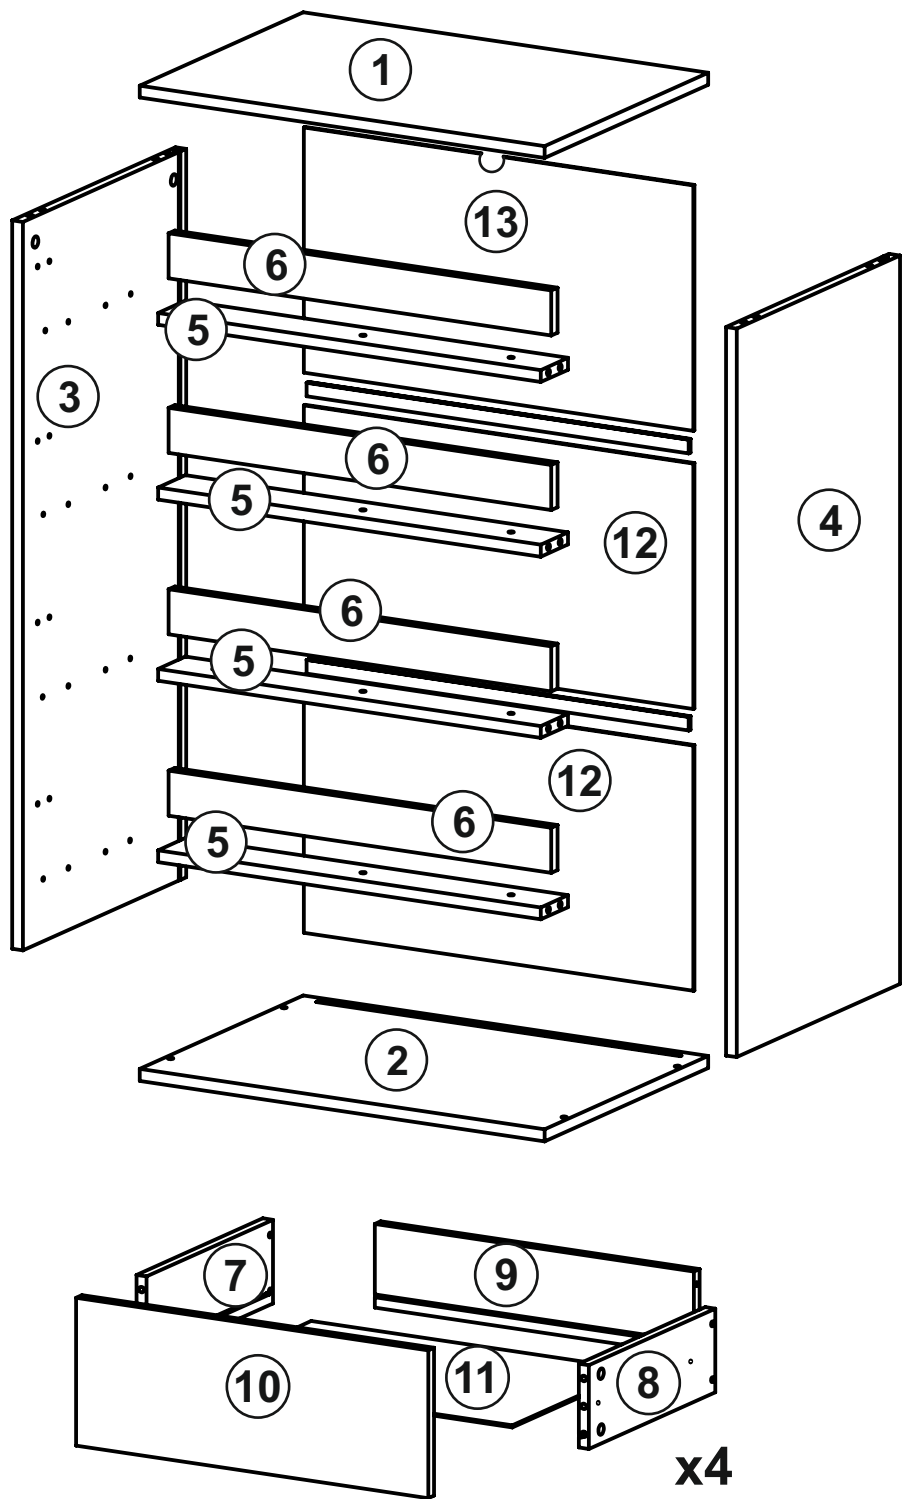

Комод Идея К 1000x600x4Ш
Chest of drawers Idea C 1000/600/4dr
Комод Идея К 1000x800x4Ш
Chest of drawers Idea C 1000/800/4dr

x4

A  x32	B  x16	C  x36
D  x20	E  x6	F L-350  x4
G  x50	H 8x35  x12	I 3,5x16  x18
J  x12	K 6,3x13  x32	L  x1
M  x1	N  x2	O 8*80  x1
P  x1	Q  x16	R  x12

K 1000x600x4Dr K 1000x800x4Dr

No	A x B x C	A x B x C	x	Package
1	600x420x16	800x420x16	1	1
2	600x420x16	800x420x16	1	1
3	968x419x16	968x419x16	1	2
4	968x419x16	968x419x16	1	2
5	566x70x16	766x70x16	4	2
6	566x60x16	766x60x16	4	1
7	350x120x16	350x120x16	4	2
8	350x120x16	350x120x16	4	2
9	509x120x16	709x120x16	4	2
10	212x562x16	212x762x16	4	1
11	344x519x3	344x719x3	4	2
12	325x576x3	325x776x3	2	1
13	325x576x3	325x576x3	1	1
N	565mm	765mm	2	1
 				1

1

2

3

x4

x4

4

5

6

7

8

x4

x4

x4

x4 9/11

9

8