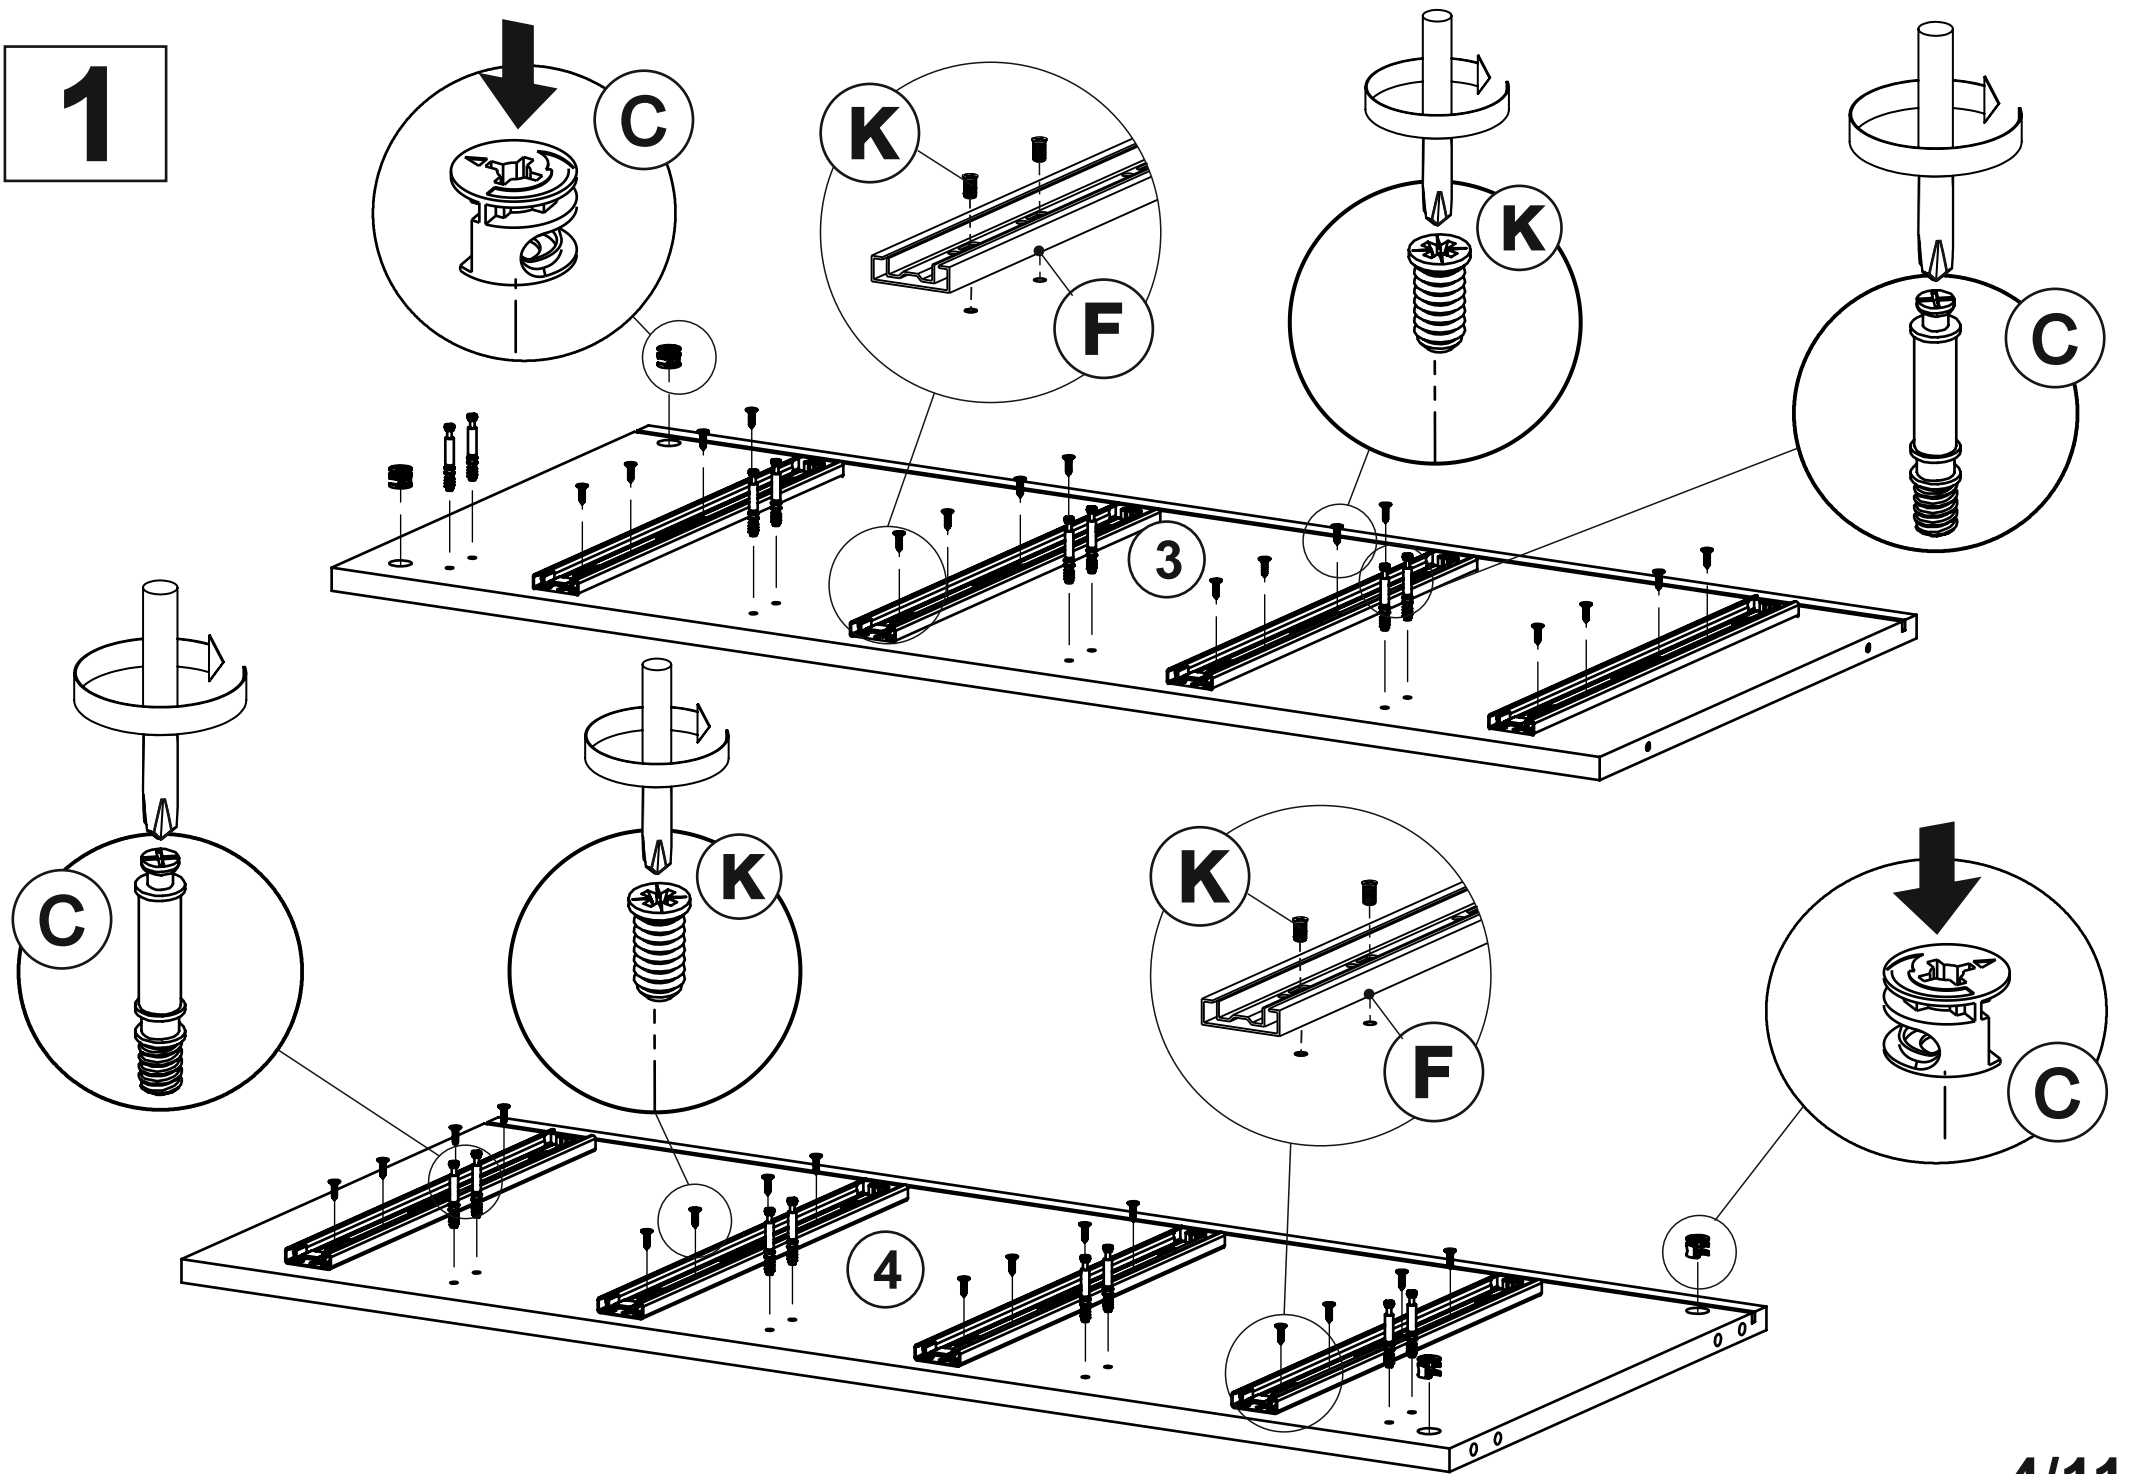

A x32	B x16	C x36
D x20	E x6	F L-350 x4
G x50	H 8x35 x12	I 3,5x16 x18
J x12	K 6,3x13 x32	L x1
M x1	N x2	O 8*80 x1
P x1	Q x16	R x12

K 1000x600x4Dr K 1000x800x4Dr

No	A x B x C	A x B x C	x	Package
1	600x420x16	800x420x16	1	1
2	600x420x16	800x420x16	1	1
3	968x419x16	968x419x16	1	2
4	968x419x16	968x419x16	1	2
5	566x70x16	766x70x16	4	2
6	566x60x16	766x60x16	4	1
7	350x120x16	350x120x16	4	2
8	350x120x16	350x120x16	4	2
9	509x120x16	709x120x16	4	2
10	212x562x16	212x762x16	4	1
11	344x519x3	344x719x3	4	2
12	325x576x3	325x776x3	2	1
13	325x576x3	325x576x3	1	1
N	565mm	765mm	2	1
				1

1