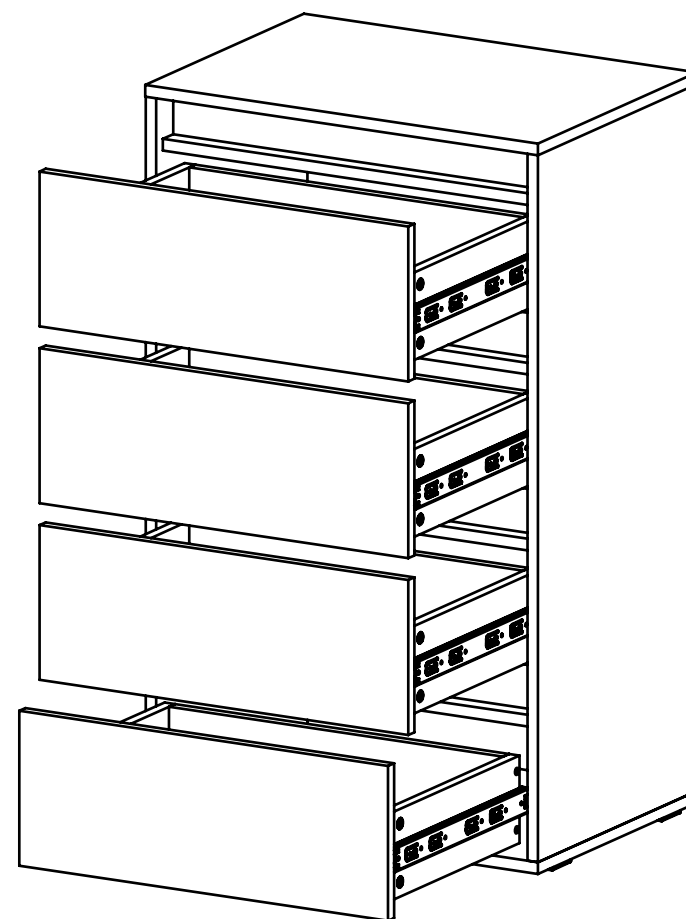

Комод Идея К 1000x600x4Ш
Chest of drawers Idea C 1000/600/4dr
Комод Идея К 1000x800x4Ш
Chest of drawers Idea C 1000/800/4dr

x4

A  x32	B  x16	C  x36
D  x20	E  x6	F L-350  x4
G  x50	H 8x35  x12	I 3,5x16  x18
J  x12	K 6,3x13  x32	L  x1
M  x1	N  x2	O 8*80  x1
P  x1	Q  x16	R  x12

K 1000x600x4Dr K 1000x800x4Dr

No	A x B x C	A x B x C	x	Package
1	600x420x16	800x420x16	1	1
2	600x420x16	800x420x16	1	1
3	968x419x16	968x419x16	1	2
4	968x419x16	968x419x16	1	2
5	566x70x16	766x70x16	4	2
6	566x60x16	766x60x16	4	1
7	350x120x16	350x120x16	4	2
8	350x120x16	350x120x16	4	2
9	509x120x16	709x120x16	4	2
10	212x562x16	212x762x16	4	1
11	344x519x3	344x719x3	4	2
12	325x576x3	325x776x3	2	1
13	325x576x3	325x576x3	1	1
N	565mm	765mm	2	1
 				1