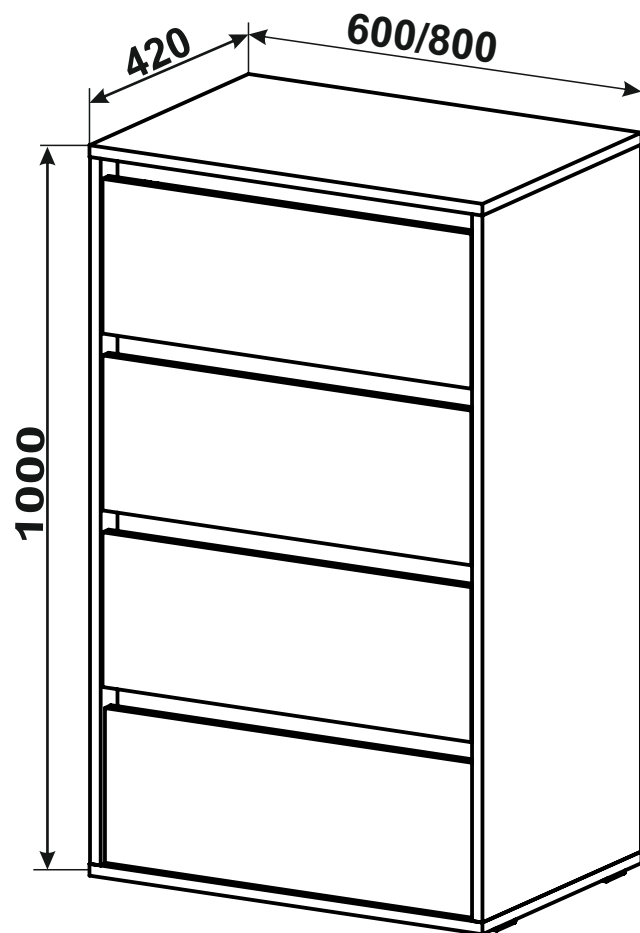

Комод Идея К 1000x600x4Ш
Chest of drawers Idea C 1000/600/4dr
Комод Идея К 1000x800x4Ш
Chest of drawers Idea C 1000/800/4dr

x4

A  x32	B  x16	C  x36
D  x20	E  x6	F L-350  x4
G  x50	H 8x35  x12	I 3,5x16  x18
J  x12	K 6,3x13  x32	L  x1
M  x1	N  x2	O 8*80  x1
P  x1	Q  x16	R  x12

K 1000x600x4Dr K 1000x800x4Dr

No	A x B x C	A x B x C	x	Package
1	600x420x16	800x420x16	1	1
2	600x420x16	800x420x16	1	1
3	968x419x16	968x419x16	1	2
4	968x419x16	968x419x16	1	2
5	566x70x16	766x70x16	4	2
6	566x60x16	766x60x16	4	1
7	350x120x16	350x120x16	4	2
8	350x120x16	350x120x16	4	2
9	509x120x16	709x120x16	4	2
10	212x562x16	212x762x16	4	1
11	344x519x3	344x719x3	4	2
12	325x576x3	325x776x3	2	1
13	325x576x3	325x576x3	1	1
N	565mm	765mm	2	1
 				1

1

2

3

x4

x4

4

5

6

7

8

x4

x4

x4

x4 9/11

9

8